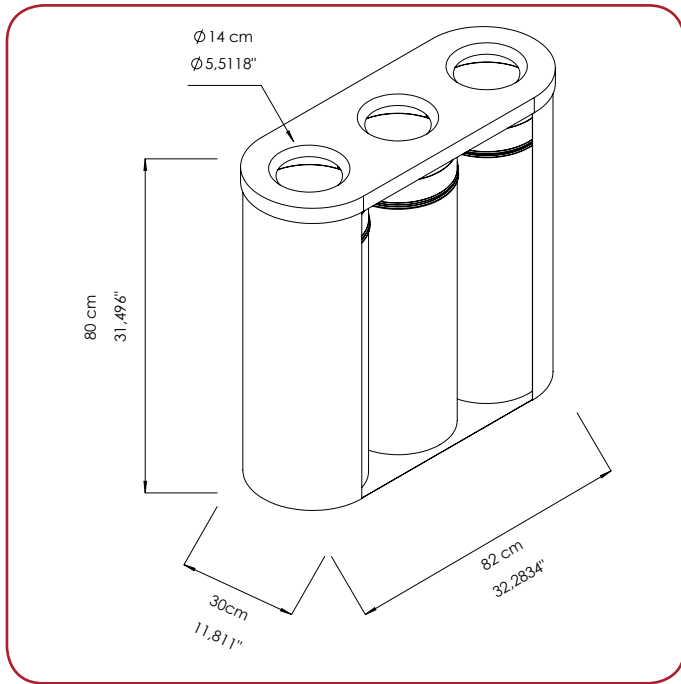

DMT75G3

possible to follow. However, when placing a dispenser installation must meet ADA requirements and should promote ease of use and be in union with its surroundings. Upon installation, the dispenser should be level and the job results professional, presentable and fully functional.

AFTERCARE INSTRUCTIONS

- + Regular cleaning with a soft cloth will keep the surface of your product looking new. Soapy water can be used to remove stubborn marks. Don't use abrasive or chemical cleaners as these may damage the surface finish over time.
- + Don't expose to sunlight.
- + Don't respond to the product with force against the possibility of damnification, deformation.
- + Don't throw any cigarettes and flammable materials into the product.