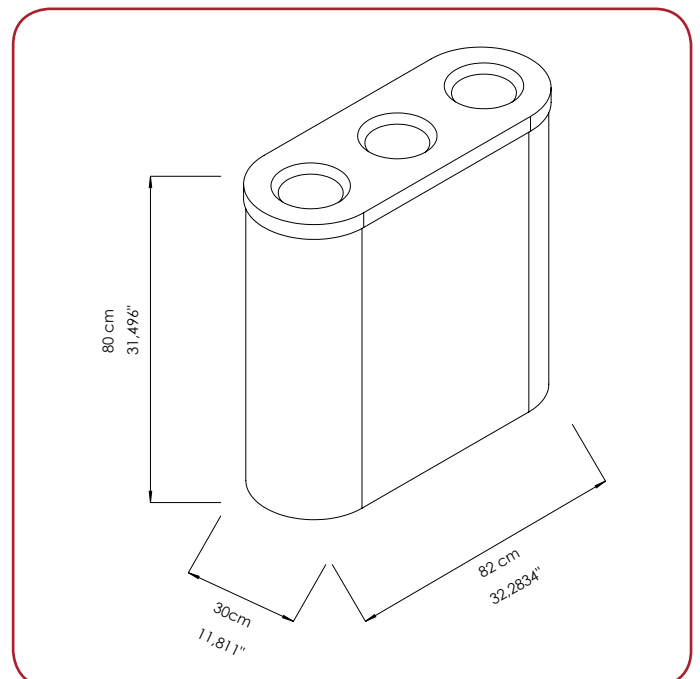

DMT75G3 / DMT75G4

Recycle Bins

GENERAL DESCRIPTION

- + Recycle Bins made with 304 stainless steel 1.00 mm stainless steel.
- + Available in only one type of finish (satine)
- + Useful for the public areas.
- + Three or four garbage holes.
- + Inner metal buckets inside of the recycle bin.
- + Lock system is used to remove the inner buckets.
- + Easy to clean inside.
- + Can be printed any letter or graph on the main surface or the top lid.

COMPONENTS AND MATERIAL

- + DMT75G3 Stainless Steel 304 satine finish, 90 L
- + DMT75G4 Stainless Steel 304 satine finish, 120 L

BIN REPLACEMENT REQUIREMENTS AND RECOMMENDATIONS

The following recommendations are intended to provide guidelines on the best possible placement of the dispensers. Because every location a dispenser is to be mounted is different, depending on customer site, physical size limitations, and available space, these recommendations may not always be entirely

DMT75G3