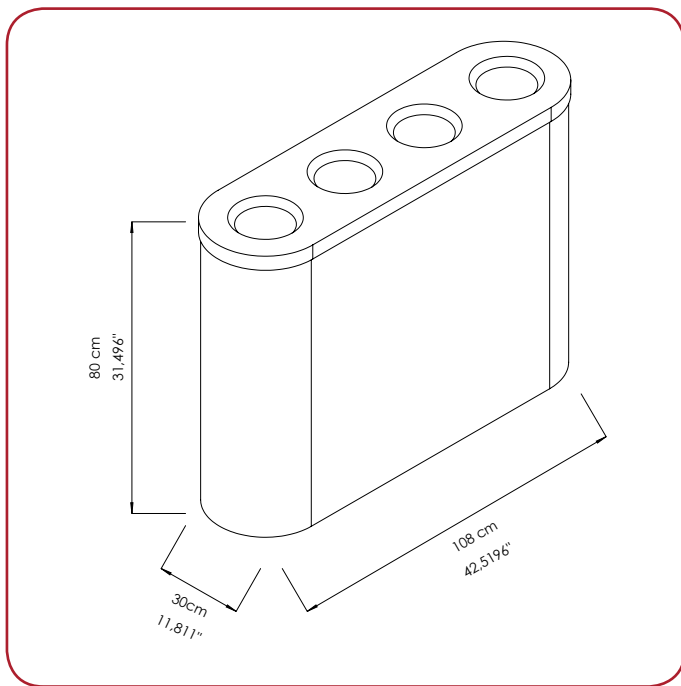

### GENERAL DESCRIPTION

- + Recycle Bins made with 304 stainless steel 1.00 mm stainless steel.
- + Available in only one type of finish (satine)
- + Useful for the public areas.
- + Three or four garbage holes.
- + Inner metal buckets inside of the recycle bin.
- + Lock system is used to remove the inner buckets.
- + Easy to clean inside.
- + Can be printed any letter or graph on the main surface or the top lid.

DMT75G3

DMT75G3

possible to follow. However, when placing a dispenser installation must meet ADA requirements and should promote ease of use and be in union with its surroundings. Upon installation, the dispenser should be level and the job results professional, presentable and fully functional.

DMT75G4

DMT75G4

PRODUCT CODE	LITER	PRODUCT DIMEN.	CARTON DIMEN.	CARTON WEIGHT	INBOX QUANTITY	PALLET QUANTITY	GROSS PALLET DIMEN.	GROSS PALLET WEIGHT
DMT75G3	90 L	30x82x80 cm	33x85x84 cm	24 kg	1	8	80x120x185 cm	210 kg
DMT75G4	120 L	30x108x80 cm	33x111x84 cm	32 kg	1	4	80x120x185 cm	145 kg