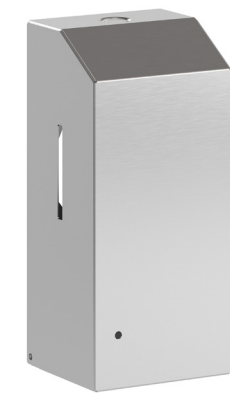

Elite C
Fold Toilet
Paper
Dispenser

Elite V
Fold Paper
Dispenser
200 pcs

Elite V
Fold Paper
Dispenser
300 pcs

Elite V
Fold Paper
Dispenser
400 pcs

Elite Z
Fold Paper
Dispenser
400 pcs

Elite Toilet
Seat Cover
Paper
Dispenser

Elite
Touchless
Towel
Dispenser

Elite
Square
Jumbo
Paper
Dispenser

Elite
New
Soap/Foam
Dispenser
500ml

Elite
Touchless
Soap/Foam
Dispenser
500 ml

Elite
New
Soap/Foam
Dispenser
1000 ml

Elite
Touchless
Soap/Foam
Dispenser
1000 ml

Push
Lid Bin

Wall
Mounted
Open
Bins

0901EL

0902V-EL

0903V-EL

0904V-EL

0904EL

0908EL

0920EL

0960EL

1045EL

1045FT-EL

1090EL

1090FT-EL

0854

0911CF

PRODUCT DIMENSIONS
10,5 x 11,5 x 22 cm

CAPACITY
300 psc

CAPACITY
600 psc

CAPACITY
800 PSC

CAPACITY
400 PSC

CAPACITY
250 psc

PRODUCT DIMENSIONS
29,5 x 19 x 35,5 cm

PRODUCT DIMENSIONS
27 x 12 x 27 cm

LITER
0,5 L

LITER
0,5 L

LITER
1 L

LITER
1 L

LITER
38 L

LITER
23 L

CARTON DIMENSIONS
36 x 44 x 46 cm

PRODUCT DIMENSIONS
27 x 12 x 21 cm

PRODUCT DIMENSIONS
27 x 12 x 27 cm

PRODUCT DIMENSIONS
27 x 12 x 33 cm

PRODUCT DIMENSIONS
27 x 10 x 33 cm

PRODUCT DIMENSIONS
40 x 5 x 27 cm

CARTON DIMENSIONS
33 x 45 x 41 cm

CARTON DIMENSIONS
58 x 68 x 32 cm

PRODUCT DIMENSIONS
8,5 x 10 x 22 cm

PRODUCT DIMENSIONS
8,5 x 10 x 22 cm

PRODUCT DIMENSIONS
8,5 x 10 x 28,5 cm

PRODUCT DIMENSIONS
8,5 x 10 x 28,5 cm

PRODUCT DIMENSIONS
21,5 x 30 x 60 cm

PRODUCT DIMENSIONS
36 x 16 x 44 cm

CARTON WEIGHT
12 kg

CARTON DIMENSIONS
46 x 30 x 41 cm

CARTON DIMENSIONS
57 x 30 x 41 cm

CARTON DIMENSIONS
57 x 57 x 41 cm

CARTON DIMENSIONS
39 x 57 x 37 cm

CARTON DIMENSIONS
61 x 45 x 43 cm

CARTON WEIGHT
10 kg

CARTON WEIGHT
14,5 kg

CARTON DIMENSIONS
40 x 34 x 29 cm

CARTON DIMENSIONS
40 x 34 x 29 cm

CARTON DIMENSIONS
40 x 34 x 36 cm

CARTON DIMENSIONS
40 x 34 x 36 cm

CARTON DIMENSIONS
47 x 65 x 65 cm

CARTON DIMENSIONS
39 x 78 x 48 cm

INBOX QUANTITY
12

CARTON WEIGHT
11,5 kg

CARTON WEIGHT
13,5 kg

CARTON WEIGHT
15,5 kg

CARTON WEIGHT
13,5 kg

CARTON WEIGHT
16,5 kg

INBOX QUANTITY
2

INBOX QUANTITY
10

CARTON WEIGHT
9 kg

CARTON WEIGHT
10 kg

CARTON WEIGHT
10,5 kg

CARTON WEIGHT
12,5 kg

CARTON WEIGHT
23 kg

CARTON WEIGHT
14 kg

PALLET QUANTITY
240

INBOX QUANTITY
6

INBOX QUANTITY
6

INBOX QUANTITY
6

INBOX QUANTITY
6

INBOX QUANTITY
12

PALLET QUANTITY
80

PALLET QUANTITY
80

INBOX QUANTITY
12

INBOX QUANTITY
12

INBOX QUANTITY
12

INBOX QUANTITY
12

INBOX QUANTITY
4

INBOX QUANTITY
4

GROSS PALLET DIMENSIONS
80 x 120 x 200 cm

PALLET QUANTITY
144

PALLET QUANTITY
120

PALLET QUANTITY
120

PALLET QUANTITY
120

PALLET QUANTITY
144

GROSS PALLET DIMENSIONS
80 x 120 x 200 cm

GROSS PALLET DIMENSIONS
80 x 120 x 210 cm

PALLET QUANTITY
504

PALLET QUANTITY
504

PALLET QUANTITY
360

PALLET QUANTITY
360

PALLET QUANTITY
24

PALLET QUANTITY
48

GROSS PALLET WEIGHT
255 kg

GROSS PALLET DIMENSIONS
80 x 120 x 180 cm

GROSS PALLET DIMENSIONS
80 x 120 x 220 cm

GROSS PALLET DIMENSIONS
80 x 120 x 220 cm

GROSS PALLET DIMENSIONS
80 x 120 x 200 cm

GROSS PALLET DIMENSIONS
80 x 120 x 190 cm

GROSS PALLET WEIGHT
415 kg

GROSS PALLET WEIGHT
190 kg

GROSS PALLET DIMENSIONS
80 x 120 x 225 cm

GROSS PALLET DIMENSIONS
80 x 120 x 225 cm

GROSS PALLET DIMENSIONS
80 x 120 x 195 cm