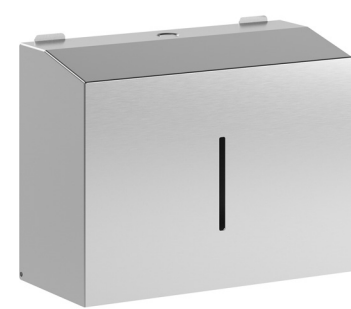

Elite C
Fold Toilet
Paper
Dispenser

Elite V
Fold Paper
Dispenser
200 pcs

Elite V
Fold Paper
Dispenser
300 pcs

Elite V
Fold Paper
Dispenser
400 pcs

Elite Z
Fold Paper
Dispenser
400 pcs

Elite Toilet
Seat Cover
Paper
Dispenser

Elite
Touchless
Towel
Dispenser

Elite
Square
Jumbo
Paper
Dispenser

Elite
New
Soap/Foam
Dispenser
500ml

Elite
Touchless
Soap/Foam
Dispenser
500 ml

Elite
New
Soap/Foam
Dispenser
1000 ml

Elite
Touchless
Soap/Foam
Dispenser
1000 ml

Push
Lid Bin

Wall
Mounted
Open
Bins

0901EL

0902V-EL

0903V-EL

0904V-EL

0904EL

0908EL

0920EL

0960EL

1045EL

1045FT-EL

1090EL

1090FT-EL

0854

0911CF

PRODUCT DIMENSIONS
10,5 x 11,5 x 22 cm

CAPACITY
300 psc

CAPACITY
600 psc

CAPACITY
800 PSC

CAPACITY
400 PSC

CAPACITY
250 psc

PRODUCT DIMENSIONS
29,5 x 19 x 35,5 cm

PRODUCT DIMENSIONS
27 x 12 x 27 cm

LITER
0,5 L

LITER
0,5 L

LITER
1 L

LITER
1 L

LITER
38 L

LITER
23 L

CARTON DIMENSIONS
36 x 44 x 46 cm

PRODUCT DIMENSIONS
27 x 12 x 21 cm

PRODUCT DIMENSIONS
27 x 12 x 27 cm

PRODUCT DIMENSIONS
27 x 12 x 33 cm

PRODUCT DIMENSIONS
27 x 10 x 33 cm

PRODUCT DIMENSIONS
40 x 5 x 27 cm

CARTON DIMENSIONS
33 x 45 x 41 cm

CARTON DIMENSIONS
58 x 68 x 32 cm

PRODUCT DIMENSIONS
8,5 x 10 x 22 cm

PRODUCT DIMENSIONS
8,5 x 10 x 22 cm

PRODUCT DIMENSIONS
8,5 x 10 x 28,5 cm

PRODUCT DIMENSIONS
8,5 x 10 x 28,5 cm

PRODUCT DIMENSIONS
21,5 x 30 x 60 cm

PRODUCT DIMENSIONS
36 x 16 x 44 cm

CARTON WEIGHT
12 kg

CARTON DIMENSIONS
46 x 30 x 41 cm

CARTON DIMENSIONS
57 x 30 x 41 cm

CARTON DIMENSIONS
57 x 57 x 41 cm

CARTON DIMENSIONS
39 x 57 x 37 cm

CARTON DIMENSIONS
61 x 45 x 43 cm

CARTON WEIGHT
10 kg

CARTON WEIGHT
14,5 kg

CARTON DIMENSIONS
40 x 34 x 29 cm

CARTON DIMENSIONS
40 x 34 x 29 cm

CARTON DIMENSIONS
40 x 34 x 36 cm

CARTON DIMENSIONS
40 x 34 x 36 cm

CARTON DIMENSIONS
47 x 65 x 65 cm

CARTON DIMENSIONS
39 x 78 x 48 cm

INBOX QUANTITY
12

CARTON WEIGHT
11,5 kg

CARTON WEIGHT
13,5 kg

CARTON WEIGHT
15,5 kg

CARTON WEIGHT
13,5 kg

CARTON WEIGHT
16,5 kg

INBOX QUANTITY
2

INBOX QUANTITY
10

CARTON WEIGHT
9 kg

CARTON WEIGHT
10 kg

CARTON WEIGHT
10,5 kg

CARTON WEIGHT
12,5 kg

CARTON WEIGHT
23 kg

CARTON WEIGHT
14 kg

PALLET QUANTITY
240

INBOX QUANTITY
6

INBOX QUANTITY
6

INBOX QUANTITY
6

INBOX QUANTITY
6

INBOX QUANTITY
12

PALLET QUANTITY
80

PALLET QUANTITY
80

INBOX QUANTITY
12

INBOX QUANTITY
12

INBOX QUANTITY
12

INBOX QUANTITY
12

INBOX QUANTITY
4

INBOX QUANTITY
4

GROSS PALLET DIMENSIONS
80 x 120 x 200 cm

PALLET QUANTITY
144

PALLET QUANTITY
120

PALLET QUANTITY
120

PALLET QUANTITY
120

PALLET QUANTITY
144

GROSS PALLET DIMENSIONS
80 x 120 x 200 cm

GROSS PALLET DIMENSIONS
80 x 120 x 210 cm

PALLET QUANTITY
504

PALLET QUANTITY
504

PALLET QUANTITY
360

PALLET QUANTITY
360

PALLET QUANTITY
24

PALLET QUANTITY
48

GROSS PALLET WEIGHT
255 kg

GROSS PALLET DIMENSIONS
80 x 120 x 180 cm

GROSS PALLET DIMENSIONS
80 x 120 x 220 cm

GROSS PALLET DIMENSIONS
80 x 120 x 220 cm

GROSS PALLET DIMENSIONS
80 x 120 x 200 cm

GROSS PALLET DIMENSIONS
80 x 120 x 190 cm

GROSS PALLET WEIGHT
415 kg

GROSS PALLET WEIGHT
190 kg

GROSS PALLET DIMENSIONS
80 x 120 x 225 cm

GROSS PALLET DIMENSIONS
80 x 120 x 225 cm

GROSS PALLET DIMENSIONS
80 x 120 x 195 cm